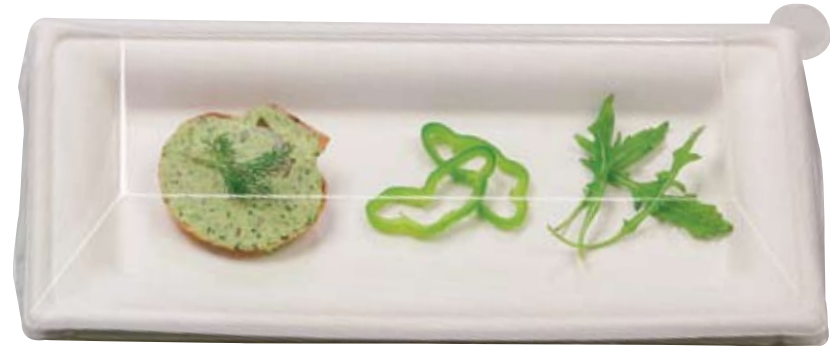

Palm Leaf Rectangular Plate
Plato Rectangular De Hoja De Palma

9.5 x 6.3" / 240 x 160mm
100 pcs (4 Packs x 25pcs)

Ref.: 210BBA2416

Brown Sleeve With Window For Plate 210BBA2416
Estuche Marrón Con Ventana Para Plato 210BBA2416

10 x 6.3" / 240 x 160mm
50 pcs

Ref.: 210BBTUI1625

Palm Leaf Square Plate
Plato Cuadrado De Hoja De Palma

6.3 x 6.3" / 160 x 160mm
100 pcs (4 Packs x 25 pcs)

Ref.: 210BBA1717

Palm Leaf Square Plate
Plato Cuadrado De Hoja De Palma

10 x 10" / 240 x 240mm
100 pcs (4 Packs x 25 pcs)

Ref.: 210BBA2424

'STYLISH' SUGAR CANE TABLEWARE

These beautifully shaped sugar cane plates are made of the residue of the harvested sugar cane. The raw material is collected and then processed into these exquisite plates.