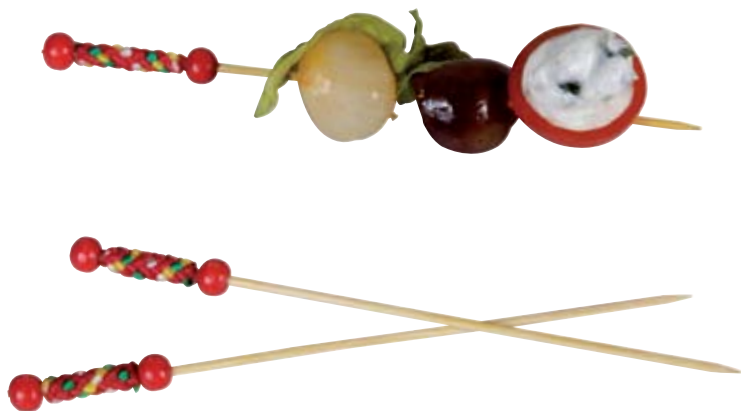

3.9" / 100mm **Ref.: 209BBLK100**

5.5" / 140mm **Ref.: 209BBLK141**

7" / 180mm **Ref.: 209BBLK180**

"RARE" Paddle Pick
"RARE" Brocheta

3.5" / 90mm
 2000 pcs (20 Packs x 100 pcs)

Ref.: 210BBTGRARE

bamboo

"Fuji" Bamboo Pick With 2 Red Beads
"Fuji" Brocheta De Bambú Con 2 Bolitas Rojas