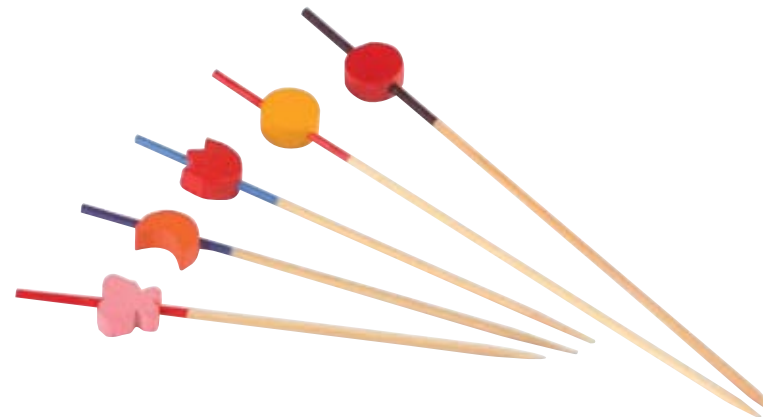

Bamboo Art Skewer
Brocheta De Bambú Con Figuras

3.5" / 90mm - Mixed selection of picks - Packed in retail box
2000 pcs (20 Packs x 100 pcs)

Ref.: 210BBART9